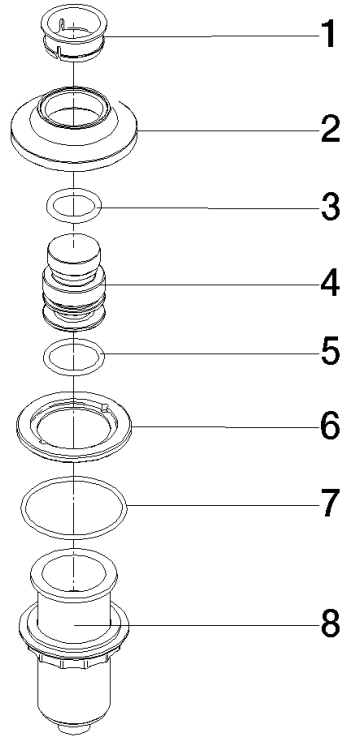

For more information go to www.insinkerator.com

	Dark Chrome	10 713 809-19
	Chrome	10 713 809-00
	Brushed Platinum	10 713 809-06
	Platinum	10 713 809-08
	Durabross (23kt Gold)	10 713 809-09
	Brushed Durabross (23kt Gold)	10 713 809-28
	Matte Black	10 713 809-33
	Brushed Champagne (22kt Gold)	10 713 809-46
	Champagne (22kt Gold)	10 713 809-47
	Brushed Chrome	10 713 809-93
	Brushed Dark Platinum	10 713 809-99

10 713 809

mm [inches]

10 713 809

Parts for other finishes can be found here: [Chrome](#)

Spare parts list

No.	Item Number	Name	Quantity used	Delivery time
1	09 28 10 141 90	sleeve	1	2
2	90 27 80 034 00-19	rosette	1	-
Spare part can no longer be ordered, please order the replacement item				
3	09 14 10 507 90	seal	1	2
4	90 21 33 052 00-19	Pushbutton	1	-
Spare part can no longer be ordered, please order the replacement item				
5	09 14 10 015 90	seal	1	2
6	90 24 01 033 00 90	ring	1	2
7	09 14 10 210 90	seal	1	2
8	04 30 01 186 00 90	sleeve	1	2