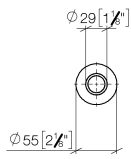

10 713 809

mm [inches]

10 713 809

Parts for other finishes can be found here: [Chrome](#)

Spare parts list

No.	Item Number	Name	Quantity used	Delivery time
1	09 28 10 141 90	sleeve	1	2
2	90 27 80 034 00-19	rosette	1	-
Spare part can no longer be ordered, please order the replacement item				
3	09 14 10 507 90	seal	1	2
4	90 21 33 052 00-19	Pushbutton	1	-
Spare part can no longer be ordered, please order the replacement item				
5	09 14 10 015 90	seal	1	2
6	90 24 01 033 00 90	ring	1	2
7	09 14 10 210 90	seal	1	2
8	04 30 01 186 00 90	sleeve	1	2