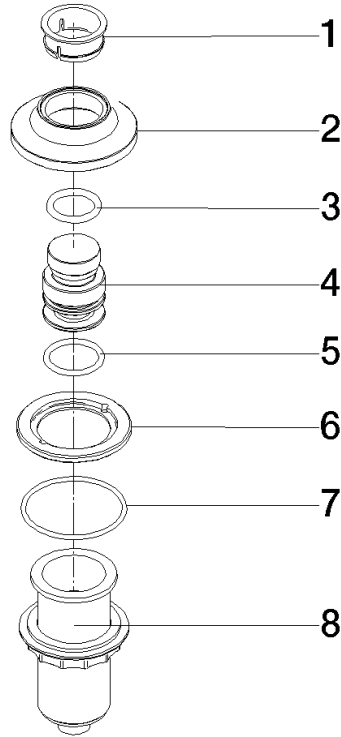

For more information go to www.insinkerator.com

	Brushed Durabronz (23kt Gold)	10 713 809-28
	Chrome	10 713 809-00
	Brushed Platinum	10 713 809-06
	Platinum	10 713 809-08
	Durabronz (23kt Gold)	10 713 809-09
	Dark Chrome	10 713 809-19
	Matte Black	10 713 809-33
	Brushed Champagne (22kt Gold)	10 713 809-46
	Champagne (22kt Gold)	10 713 809-47
	Brushed Chrome	10 713 809-93
	Brushed Dark Platinum	10 713 809-99

10 713 809

mm [inches]

10 713 809

Parts for other finishes can be found here: [Chrome](#)

Spare parts list

No.	Item Number	Name	Quantity used	Delivery time
1	09 28 10 141 90	sleeve	1	2
2	90 27 80 034 00-28	rosette	1	-
Spare part can no longer be ordered, please order the replacement item				
3	09 14 10 507 90	seal	1	2
4	90 21 33 052 00-28	Pushbutton	1	-
Spare part can no longer be ordered, please order the replacement item				
5	09 14 10 015 90	seal	1	2
6	90 24 01 033 00 90	ring	1	2
7	09 14 10 210 90	seal	1	2
8	04 30 01 186 00 90	sleeve	1	2