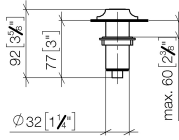

10 713 809

mm [inches]

10 713 809

Parts for other finishes can be found here: [Chrome](#)

Spare parts list

No.	Item Number	Name	Quantity used	Delivery time
1	09 28 10 141 90	sleeve	1	2
2	90 27 80 034 00-28	rosette	1	-
Spare part can no longer be ordered, please order the replacement item				
3	09 14 10 507 90	seal	1	2
4	90 21 33 052 00-28	Pushbutton	1	-
Spare part can no longer be ordered, please order the replacement item				
5	09 14 10 015 90	seal	1	2
6	90 24 01 033 00 90	ring	1	2
7	09 14 10 210 90	seal	1	2
8	04 30 01 186 00 90	sleeve	1	2