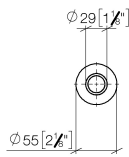

10 713 809

mm [inches]

10 713 809

Parts for other finishes can be found here: [Chrome](#)

Spare parts list

No.	Item Number	Name	Quantity used	Delivery time
1	09 28 10 141 90	sleeve	1	2
2	90 27 80 034 00-28	rosette	1	-
Spare part can no longer be ordered, please order the replacement item				
3	09 14 10 507 90	seal	1	2
4	90 21 33 052 00-28	Pushbutton	1	-
Spare part can no longer be ordered, please order the replacement item				
5	09 14 10 015 90	seal	1	2
6	90 24 01 033 00 90	ring	1	2
7	09 14 10 210 90	seal	1	2
8	04 30 01 186 00 90	sleeve	1	2