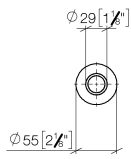

10 713 809

mm [inches]

10 713 809

Parts for other finishes can be found here: [Chrome](#)

Spare parts list

No.	Item Number	Name	Quantity used	Delivery time
1	09 28 10 141 90	sleeve	1	2
2	90 27 80 034 00-33	rosette	1	-
Spare part can no longer be ordered, please order the replacement item				
3	09 14 10 507 90	seal	1	2
4	90 21 33 052 00-33	Pushbutton	1	-
Spare part can no longer be ordered, please order the replacement item				
5	09 14 10 015 90	seal	1	2
6	90 24 01 033 00 90	ring	1	2
7	09 14 10 210 90	seal	1	2
8	04 30 01 186 00 90	sleeve	1	2