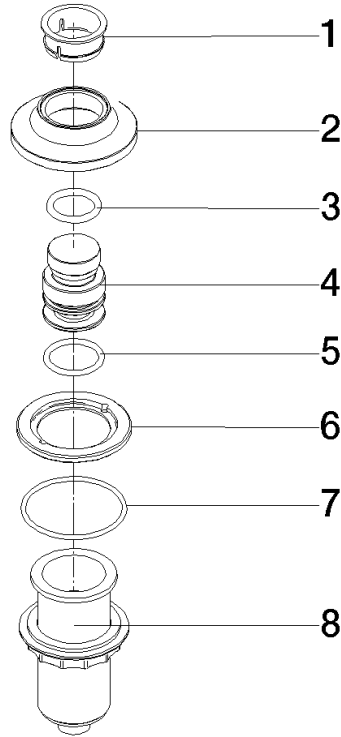

For more information go to www.insinkerator.com

	Matte Black	10 713 809-33
	Chrome	10 713 809-00
	Brushed Platinum	10 713 809-06
	Platinum	10 713 809-08
	Durabross (23kt Gold)	10 713 809-09
	Dark Chrome	10 713 809-19
	Brushed Durabross (23kt Gold)	10 713 809-28
	Brushed Champagne (22kt Gold)	10 713 809-46
	Champagne (22kt Gold)	10 713 809-47
	Brushed Chrome	10 713 809-93
	Brushed Dark Platinum	10 713 809-99

10 713 809

mm [inches]

10 713 809

Parts for other finishes can be found here: [Chrome](#)

Spare parts list

No.	Item Number	Name	Quantity used	Delivery time
1	09 28 10 141 90	sleeve	1	2
2	90 27 80 034 00-33	rosette	1	-
Spare part can no longer be ordered, please order the replacement item				
3	09 14 10 507 90	seal	1	2
4	90 21 33 052 00-33	Pushbutton	1	-
Spare part can no longer be ordered, please order the replacement item				
5	09 14 10 015 90	seal	1	2
6	90 24 01 033 00 90	ring	1	2
7	09 14 10 210 90	seal	1	2
8	04 30 01 186 00 90	sleeve	1	2