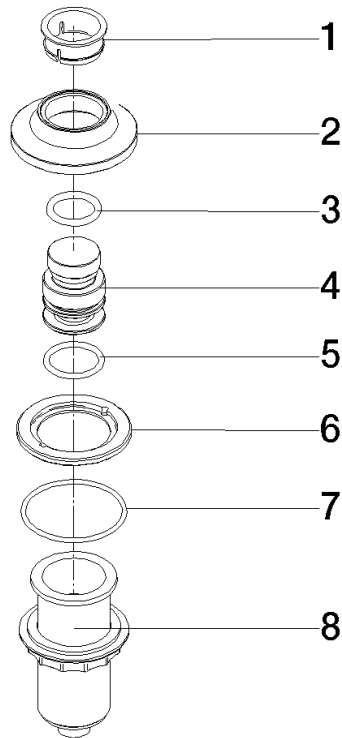

For more information go to [www.insinkerator.com](http://www.insinkerator.com)

	Brushed Bronze	10 713 809-42
	Chrome	10 713 809-00
	Brushed Platinum	10 713 809-06
	Platinum	10 713 809-08
	Durabronze (23kt Gold)	10 713 809-09
	Dark Chrome	10 713 809-19
	Brushed Durabronze (23kt Gold)	10 713 809-28
	Matte Black	10 713 809-33
	Brushed Champagne (22kt Gold)	10 713 809-46
	Champagne (22kt Gold)	10 713 809-47
	Brushed Chrome	10 713 809-93
	Brushed Dark Platinum	10 713 809-99

10 713 809 Product version from 7/1/2023

mm [inches]

10 713 809 Product version from 7/1/2023

Parts for other finishes can be found here: [Chrome](#)

### Spare parts list

No.	Item Number	Name	Quantity used	Delivery time
1	09 28 10 141 90	sleeve	1	2
2	90 27 80 034 00-42	rosette	1	-
Spare part can no longer be ordered, please order the replacement item				
3	09 14 10 507 90	seal	1	2
4	90 21 33 052 00-42	Pushbutton	1	-
Spare part can no longer be ordered, please order the replacement item				
5	09 14 10 015 90	seal	1	2
6	90 24 01 033 00 90	ring	1	2
7	09 14 10 210 90	seal	1	2
8	04 30 01 186 00 90	sleeve	1	2