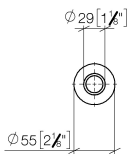

10 713 809 Product version from 7/1/2023

mm [inches]

10 713 809 Product version from 7/1/2023

Parts for other finishes can be found here: [Chrome](#)

### Spare parts list

No.	Item Number	Name	Quantity used	Delivery time
1	09 28 10 141 90	sleeve	1	2
2	90 27 80 034 00-42	rosette	1	-
Spare part can no longer be ordered, please order the replacement item				
3	09 14 10 507 90	seal	1	2
4	90 21 33 052 00-42	Pushbutton	1	-
Spare part can no longer be ordered, please order the replacement item				
5	09 14 10 015 90	seal	1	2
6	90 24 01 033 00 90	ring	1	2
7	09 14 10 210 90	seal	1	2
8	04 30 01 186 00 90	sleeve	1	2