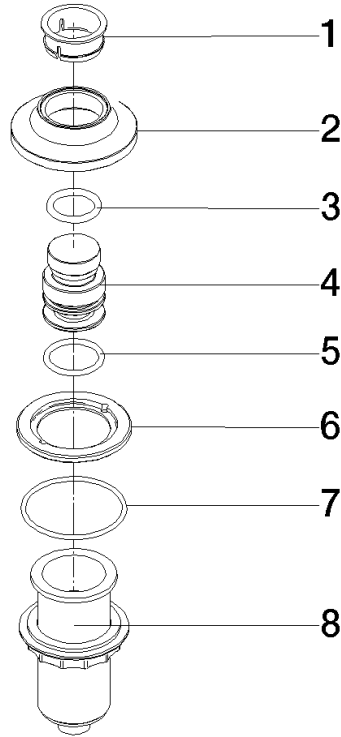

For more information go to www.insinkerator.com

	Brushed Champagne (22kt Gold)	10 713 809-46
	Chrome	10 713 809-00
	Brushed Platinum	10 713 809-06
	Platinum	10 713 809-08
	Durabross (23kt Gold)	10 713 809-09
	Dark Chrome	10 713 809-19
	Brushed Durabross (23kt Gold)	10 713 809-28
	Matte Black	10 713 809-33
	Champagne (22kt Gold)	10 713 809-47
	Brushed Chrome	10 713 809-93
	Brushed Dark Platinum	10 713 809-99

10 713 809

mm [inches]

10 713 809

Parts for other finishes can be found here: [Chrome](#)

Spare parts list

No.	Item Number	Name	Quantity used	Delivery time
1	09 28 10 141 90	sleeve	1	2
2	90 27 80 034 00-46	rosette	1	-
Spare part can no longer be ordered, please order the replacement item				
3	09 14 10 507 90	seal	1	2
4	90 21 33 052 00-46	Pushbutton	1	-
Spare part can no longer be ordered, please order the replacement item				
5	09 14 10 015 90	seal	1	2
6	90 24 01 033 00 90	ring	1	2
7	09 14 10 210 90	seal	1	2
8	04 30 01 186 00 90	sleeve	1	2