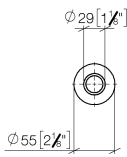

10 713 809

mm [inches]

10 713 809

Parts for other finishes can be found here: [Chrome](#)

Spare parts list

No.	Item Number	Name	Quantity used	Delivery time
1	09 28 10 141 90	sleeve	1	2
2	90 27 80 034 00-46	rosette	1	-
Spare part can no longer be ordered, please order the replacement item				
3	09 14 10 507 90	seal	1	2
4	90 21 33 052 00-46	Pushbutton	1	-
Spare part can no longer be ordered, please order the replacement item				
5	09 14 10 015 90	seal	1	2
6	90 24 01 033 00 90	ring	1	2
7	09 14 10 210 90	seal	1	2
8	04 30 01 186 00 90	sleeve	1	2