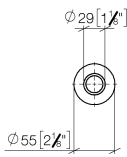

10 713 809

mm [inches]

10 713 809

Parts for other finishes can be found here: [Chrome](#)

Spare parts list

No.	Item Number	Name	Quantity used	Delivery time
1	09 28 10 141 90	sleeve	1	2
2	90 27 80 034 00-47	rosette	1	-
Spare part can no longer be ordered, please order the replacement item				
3	09 14 10 507 90	seal	1	2
4	90 21 33 052 00-47	Pushbutton	1	-
Spare part can no longer be ordered, please order the replacement item				
5	09 14 10 015 90	seal	1	2
6	90 24 01 033 00 90	ring	1	2
7	09 14 10 210 90	seal	1	2
8	04 30 01 186 00 90	sleeve	1	2