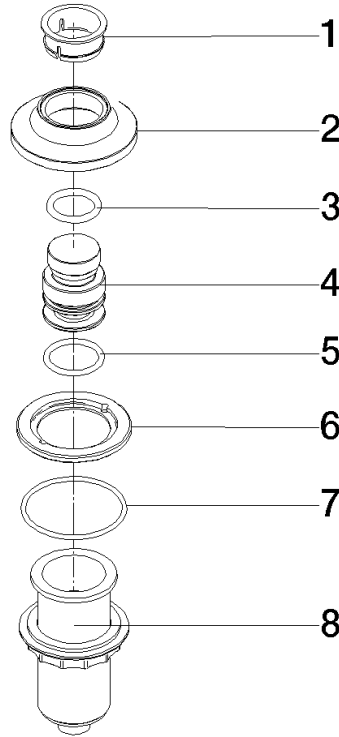

For more information go to www.insinkerator.com

	Champagne (22kt Gold)	10 713 809-47
	Chrome	10 713 809-00
	Brushed Platinum	10 713 809-06
	Platinum	10 713 809-08
	Durabross (23kt Gold)	10 713 809-09
	Dark Chrome	10 713 809-19
	Brushed Durabross (23kt Gold)	10 713 809-28
	Matte Black	10 713 809-33
	Brushed Champagne (22kt Gold)	10 713 809-46
	Brushed Chrome	10 713 809-93
	Brushed Dark Platinum	10 713 809-99

10 713 809

mm [inches]

10 713 809

Parts for other finishes can be found here: [Chrome](#)

Spare parts list

No.	Item Number	Name	Quantity used	Delivery time
1	09 28 10 141 90	sleeve	1	2
2	90 27 80 034 00-47	rosette	1	-
Spare part can no longer be ordered, please order the replacement item				
3	09 14 10 507 90	seal	1	2
4	90 21 33 052 00-47	Pushbutton	1	-
Spare part can no longer be ordered, please order the replacement item				
5	09 14 10 015 90	seal	1	2
6	90 24 01 033 00 90	ring	1	2
7	09 14 10 210 90	seal	1	2
8	04 30 01 186 00 90	sleeve	1	2