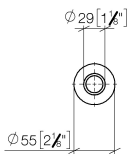

10 713 809

mm [inches]

10 713 809

Parts for other finishes can be found here: [Chrome](#)

Spare parts list

No.	Item Number	Name	Quantity used	Delivery time
1	09 28 10 141 90	sleeve	1	2
2	90 27 80 034 00-99	rosette	1	-
Spare part can no longer be ordered, please order the replacement item				
3	09 14 10 507 90	seal	1	2
4	90 21 33 052 00-99	Pushbutton	1	-
Spare part can no longer be ordered, please order the replacement item				
5	09 14 10 015 90	seal	1	2
6	90 24 01 033 00 90	ring	1	2
7	09 14 10 210 90	seal	1	2
8	04 30 01 186 00 90	sleeve	1	2