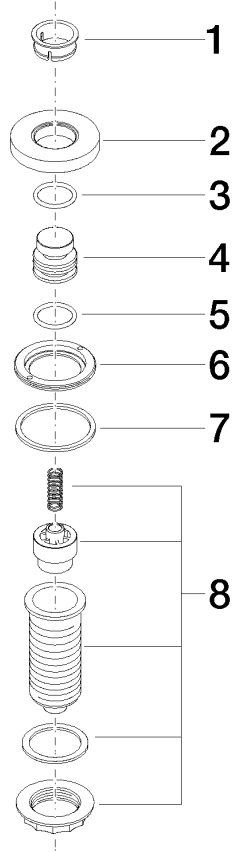

10 713 970

Fits: ELIO, MEM, TARA, ENO, SYNC, TARA ULTRA, META SQUARE

- for controlling a waste disposal unit

Compatible with waste disposal units with integrated air switch made by Insinkerator®, e.g. Evolution.

	Brushed Platinum	10 713 970-06
	Chrome	10 713 970-00
	Platinum	10 713 970-08
	Durabross (23kt Gold)	10 713 970-09
	Dark Chrome	10 713 970-19
	Brushed Durabross (23kt Gold)	10 713 970-28
	Matte Black	10 713 970-33
	Brushed Champagne (22kt Gold)	10 713 970-46
	Champagne (22kt Gold)	10 713 970-47
	Brushed Chrome	10 713 970-93
	Brushed Dark Platinum	10 713 970-99

10 713 970

mm [inches]

10 713 970

Parts for other finishes can be found here: [Chrome](#)

**Spare parts list**

No.	Item Number	Name	Quantity used	Delivery time
1	09 28 10 141 90	sleeve	1	2
2	09 27 87 012-06	rosette	1	60
3	09 14 10 507 90	seal	1	2
4	09 21 33 045-06	insert	1	10
5	09 14 10 015 90	seal	1	2
6	09 24 01 030 90	ring	1	2
7	09 14 05 037 90	seal	1	2
8	04 30 01 186 00 90	sleeve	1	2