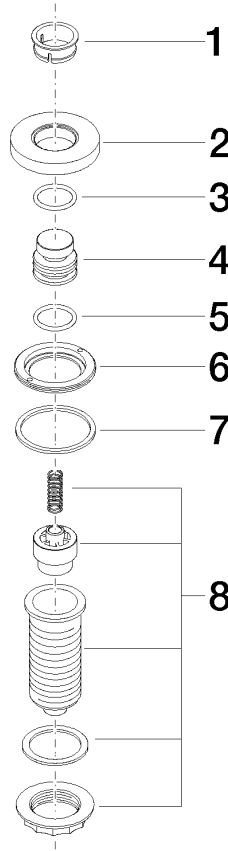

10 713 970

Fits: ELIO, MEM, TARA, ENO, SYNC, TARA  
ULTRA, META SQUARE

- for controlling a waste disposal unit

Compatible with waste disposal units with integrated air switch made by Insinkerator®, e.g. Evolution.

	Durabronss (23kt Gold)	10 713 970-09
	Chrome	10 713 970-00
	Brushed Platinum	10 713 970-06
	Platinum	10 713 970-08
	Dark Chrome	10 713 970-19
	Brushed Durabronss (23kt Gold)	10 713 970-28
	Matte Black	10 713 970-33
	Brushed Champagne (22kt Gold)	10 713 970-46
	Champagne (22kt Gold)	10 713 970-47
	Brushed Chrome	10 713 970-93
	Brushed Dark Platinum	10 713 970-99

10 713 970

mm [inches]

10 713 970

Parts for other finishes can be found here: [Chrome](#)

**Spare parts list**

No.	Item Number	Name	Quantity used	Delivery time
1	09 28 10 141 90	sleeve	1	2
2	09 27 87 012-09	rosette	1	40
3	09 14 10 507 90	seal	1	2
4	09 21 33 045-09	insert	1	40
5	09 14 10 015 90	seal	1	2
6	09 24 01 030 90	ring	1	2
7	09 14 05 037 90	seal	1	2
8	04 30 01 186 00 90	sleeve	1	2