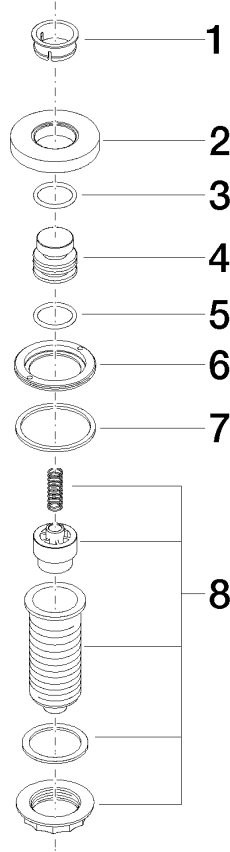

10 713 970

Fits: ELIO, MEM, TARA, ENO, SYNC, TARA
ULTRA, META SQUARE

- for controlling a waste disposal unit

Compatible with waste disposal units with integrated air switch made by Insinkerator®, e.g. Evolution.

The products are not available in all markets, please contact your Dornbracht sales force.

For more information go to www.insinkerator.com

Fits ELIO, ENO, MEM, META SQUARE, SYNC, TARA and TARA ULTRA

	Matte Black	10 713 970-33
	Chrome	10 713 970-00
	Brushed Platinum	10 713 970-06
	Platinum	10 713 970-08
	Durabross (23kt Gold)	10 713 970-09
	Dark Chrome	10 713 970-19
	Brushed Durabross (23kt Gold)	10 713 970-28
	Brushed Champagne (22kt Gold)	10 713 970-46
	Champagne (22kt Gold)	10 713 970-47
	Brushed Chrome	10 713 970-93
	Brushed Dark Platinum	10 713 970-99

10 713 970

mm [inches]

10 713 970

Parts for other finishes can be found here: [Chrome](#)

Spare parts list

No.	Item Number	Name	Quantity used	Delivery time
1	09 28 10 141 90	sleeve	1	2
2	09 27 87 012-33	rosette	1	2
3	09 14 10 507 90	seal	1	2
4	09 21 33 045-33	insert	1	2
5	09 14 10 015 90	seal	1	2
6	09 24 01 030 90	ring	1	2
7	09 14 05 037 90	seal	1	2
8	04 30 01 186 00 90	sleeve	1	2