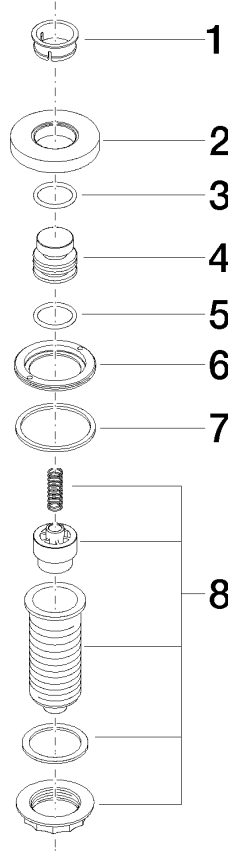

10 713 970

Fits: ELIO, MEM, TARA, ENO, SYNC, TARA
ULTRA, META SQUARE

- for controlling a waste disposal unit

Compatible with waste disposal units with integrated air switch made by Insinkerator®, e.g. Evolution.

The products are not available in all markets, please contact your Dornbracht sales force.

For more information go to www.insinkerator.com

Fits ELIO, ENO, MEM, META SQUARE, SYNC, TARA and TARA ULTRA

	Brushed Champagne (22kt Gold)	10 713 970-46
	Chrome	10 713 970-00
	Brushed Platinum	10 713 970-06
	Platinum	10 713 970-08
	Durabross (23kt Gold)	10 713 970-09
	Dark Chrome	10 713 970-19
	Brushed Durabross (23kt Gold)	10 713 970-28
	Matte Black	10 713 970-33
	Champagne (22kt Gold)	10 713 970-47
	Brushed Chrome	10 713 970-93
	Brushed Dark Platinum	10 713 970-99

10 713 970

mm [inches]

10 713 970

Parts for other finishes can be found here: [Chrome](#)

Spare parts list

No.	Item Number	Name	Quantity used	Delivery time
1	09 28 10 141 90	sleeve	1	2
2	09 27 87 012-46	rosette	1	30
3	09 14 10 507 90	seal	1	2
4	09 21 33 045-46	insert	1	30
5	09 14 10 015 90	seal	1	2
6	09 24 01 030 90	ring	1	2
7	09 14 05 037 90	seal	1	2
8	04 30 01 186 00 90	sleeve	1	2