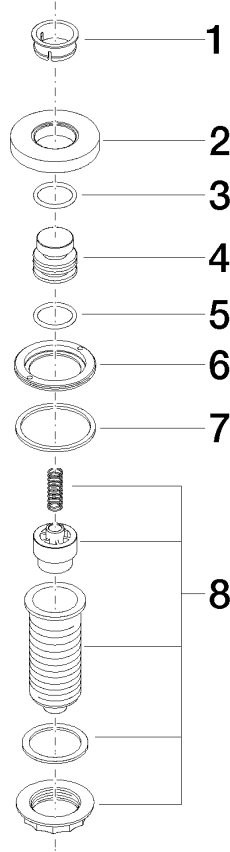

10 713 970

Fits: ELIO, MEM, TARA, ENO, SYNC, TARA  
ULTRA, META SQUARE

- for controlling a waste disposal unit

Compatible with waste disposal units with integrated air switch made by Insinkerator®, e.g. Evolution.

	Brushed Dark Platinum	10 713 970-99
	Chrome	10 713 970-00
	Brushed Platinum	10 713 970-06
	Platinum	10 713 970-08
	Durabrand (23kt Gold)	10 713 970-09
	Dark Chrome	10 713 970-19
	Brushed Durabrand (23kt Gold)	10 713 970-28
	Matte Black	10 713 970-33
	Brushed Champagne (22kt Gold)	10 713 970-46
	Champagne (22kt Gold)	10 713 970-47
	Brushed Chrome	10 713 970-93

10 713 970

mm [inches]

10 713 970

Parts for other finishes can be found here: [Chrome](#)

**Spare parts list**

No.	Item Number	Name	Quantity used	Delivery time
1	09 28 10 141 90	sleeve	1	2
2	09 27 87 012-99	rosette	1	30
3	09 14 10 507 90	seal	1	2
4	09 21 33 045-99	insert	1	30
5	09 14 10 015 90	seal	1	2
6	09 24 01 030 90	ring	1	2
7	09 14 05 037 90	seal	1	2
8	04 30 01 186 00 90	sleeve	1	2