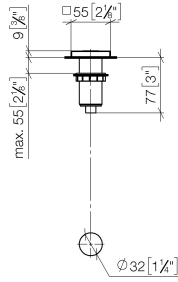

For more information go to [www.insinkerator.com](http://www.insinkerator.com)

Fits LOT

	Chrome	10 714 970-00
	Brushed Platinum	10 714 970-06
	Platinum	10 714 970-08
	Durabross (23kt Gold)	10 714 970-09
	Dark Chrome	10 714 970-19
	Brushed Durabross (23kt Gold)	10 714 970-28
	Brushed Champagne (22kt Gold)	10 714 970-46
	Champagne (22kt Gold)	10 714 970-47
	Brushed Chrome	10 714 970-93
	Brushed Dark Platinum	10 714 970-99

10 714 970

mm [inches]

10 714 970

Parts for other finishes can be found here: Brushed  
Platinum

**Spare parts list**

No.	Item Number	Name	Quantity used	Delivery time
1	09 28 10 141 90	sleeve	1	2
2	09 27 87 013-00	rosette	1	10
3	09 14 10 507 90	seal	1	2
4	09 21 33 045-00	insert	1	10
5	09 14 10 015 90	seal	1	2
6	09 24 01 030 90	ring	1	2
7	09 14 05 037 90	seal	1	2
8	04 30 01 186 00 90	sleeve	1	2