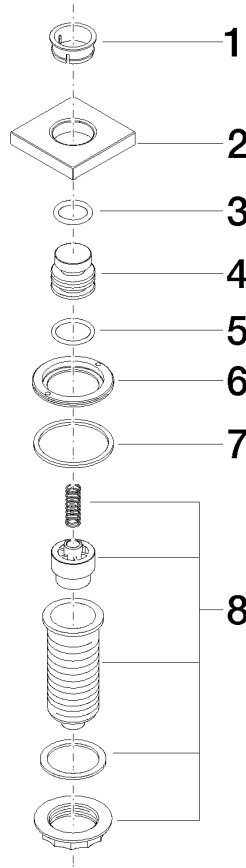

10 714 970

- for controlling a waste disposal unit

Compatible with waste disposal units with integrated air switch made by Insinkerator®, e.g. Evolution.

The products are not available in all markets, please contact your Dornbracht sales force.

For more information go to [www.insinkerator.com](http://www.insinkerator.com)

Fits LOT

	Durabronz (23kt Gold)	10 714 970-09
	Chrome	10 714 970-00
	Brushed Platinum	10 714 970-06
	Platinum	10 714 970-08
	Dark Chrome	10 714 970-19
	Brushed Durabronz (23kt Gold)	10 714 970-28
	Brushed Champagne (22kt Gold)	10 714 970-46
	Champagne (22kt Gold)	10 714 970-47
	Brushed Chrome	10 714 970-93
	Brushed Dark Platinum	10 714 970-99

10 714 970

mm [inches]

10 714 970

Parts for other finishes can be found here: [Chrome](#)

**Spare parts list**

No.	Item Number	Name	Quantity used	Delivery time
1	09 28 10 141 90	sleeve	1	2
2	09 27 87 013-09	rosette	1	40
3	09 14 10 507 90	seal	1	2
4	09 21 33 045-09	insert	1	40
5	09 14 10 015 90	seal	1	2
6	09 24 01 030 90	ring	1	2
7	09 14 05 037 90	seal	1	2
8	04 30 01 186 00 90	sleeve	1	2