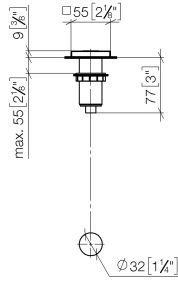

For more information go to www.insinkerator.com

Fits LOT

	Dark Chrome	10 714 970-19
	Chrome	10 714 970-00
	Brushed Platinum	10 714 970-06
	Platinum	10 714 970-08
	Durabrass (23kt Gold)	10 714 970-09
	Brushed Durabrass (23kt Gold)	10 714 970-28
	Brushed Champagne (22kt Gold)	10 714 970-46
	Champagne (22kt Gold)	10 714 970-47
	Brushed Chrome	10 714 970-93
	Brushed Dark Platinum	10 714 970-99

10 714 970

mm [inches]

10 714 970

Parts for other
finishes can be found
here: [Chrome](#)