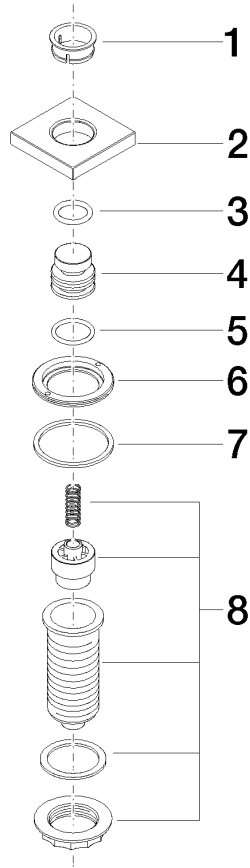

**AIR SWITCH Control button - Brushed Durabronz (23kt Gold)**

LOT

10 714 970

- for controlling a waste disposal unit

Compatible with waste disposal units with integrated air switch made by Insinkerator®, e.g. Evolution.

The products are not available in all markets, please contact your Dornbracht sales force.

For more information go to [www.insinkerator.com](http://www.insinkerator.com)

Fits LOT

	Brushed Durabronz (23kt Gold)	10 714 970-28
	Chrome	10 714 970-00
	Brushed Platinum	10 714 970-06
	Platinum	10 714 970-08
	Durabronz (23kt Gold)	10 714 970-09
	Dark Chrome	10 714 970-19
	Brushed Champagne (22kt Gold)	10 714 970-46
	Champagne (22kt Gold)	10 714 970-47
	Brushed Chrome	10 714 970-93
	Brushed Dark Platinum	10 714 970-99

10 714 970

mm [inches]

10 714 970

Parts for other finishes can be found here: [Chrome](#)

**Spare parts list**

No.	Item Number	Name	Quantity used	Delivery time
1	09 28 10 141 90	sleeve	1	2
2	09 27 87 013-28	rosette	1	20
3	09 14 10 507 90	seal	1	2
4	09 21 33 045-28	insert	1	20
5	09 14 10 015 90	seal	1	2
6	09 24 01 030 90	ring	1	2
7	09 14 05 037 90	seal	1	2
8	04 30 01 186 00 90	sleeve	1	2