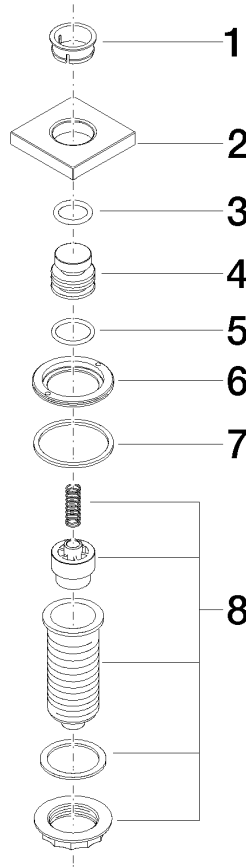

10 714 970

- for controlling a waste disposal unit

Compatible with waste disposal units with integrated air switch made by Insinkerator®, e.g. Evolution.

The products are not available in all markets, please contact your Dornbracht sales force.

For more information go to www.insinkerator.com

Fits LOT

	Brushed Champagne (22kt Gold)	10 714 970-46
	Chrome	10 714 970-00
	Brushed Platinum	10 714 970-06
	Platinum	10 714 970-08
	Durabross (23kt Gold)	10 714 970-09
	Dark Chrome	10 714 970-19
	Brushed Durabross (23kt Gold)	10 714 970-28
	Champagne (22kt Gold)	10 714 970-47
	Brushed Chrome	10 714 970-93
	Brushed Dark Platinum	10 714 970-99

10 714 970

mm [inches]

10 714 970

Parts for other finishes can be found here: [Chrome](#)

Spare parts list

No.	Item Number	Name	Quantity used	Delivery time
1	09 28 10 141 90	sleeve	1	2
2	09 27 87 013-46	rosette	1	30
3	09 14 10 507 90	seal	1	2
4	09 21 33 045-46	insert	1	30
5	09 14 10 015 90	seal	1	2
6	09 24 01 030 90	ring	1	2
7	09 14 05 037 90	seal	1	2
8	04 30 01 186 00 90	sleeve	1	2