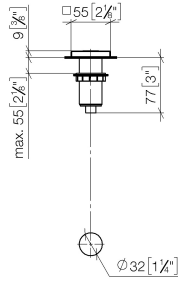

For more information go to www.insinkerator.com

Fits LOT

	Brushed Champagne (22kt Gold)	10 714 970-46
	Chrome	10 714 970-00
	Brushed Platinum	10 714 970-06
	Platinum	10 714 970-08
	Durabross (23kt Gold)	10 714 970-09
	Dark Chrome	10 714 970-19
	Brushed Durabross (23kt Gold)	10 714 970-28
	Champagne (22kt Gold)	10 714 970-47
	Brushed Chrome	10 714 970-93
	Brushed Dark Platinum	10 714 970-99

10 714 970

mm [inches]

10 714 970

Parts for other finishes can be found here: [Chrome](#)

Spare parts list

No.	Item Number	Name	Quantity used	Delivery time
1	09 28 10 141 90	sleeve	1	2
2	09 27 87 013-46	rosette	1	30
3	09 14 10 507 90	seal	1	2
4	09 21 33 045-46	insert	1	30
5	09 14 10 015 90	seal	1	2
6	09 24 01 030 90	ring	1	2
7	09 14 05 037 90	seal	1	2
8	04 30 01 186 00 90	sleeve	1	2