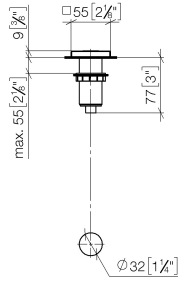

For more information go to www.insinkerator.com

Fits LOT

	Champagne (22kt Gold)	10 714 970-47
	Chrome	10 714 970-00
	Brushed Platinum	10 714 970-06
	Platinum	10 714 970-08
	Durabrand (23kt Gold)	10 714 970-09
	Dark Chrome	10 714 970-19
	Brushed Durabrand (23kt Gold)	10 714 970-28
	Brushed Champagne (22kt Gold)	10 714 970-46
	Brushed Chrome	10 714 970-93
	Brushed Dark Platinum	10 714 970-99

10 714 970

mm [inches]

10 714 970

Parts for other finishes can be found here: [Chrome](#)

Spare parts list

No.	Item Number	Name	Quantity used	Delivery time
1	09 28 10 141 90	sleeve	1	2
2	09 27 87 013-47	rosette	1	30
3	09 14 10 507 90	seal	1	2
4	09 21 33 045-47	insert	1	30
5	09 14 10 015 90	seal	1	2
6	09 24 01 030 90	ring	1	2
7	09 14 05 037 90	seal	1	2
8	04 30 01 186 00 90	sleeve	1	2