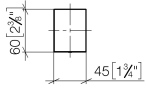

Cover - Brushed Platinum

11 001 980

Cover - Brushed Platinum

11 001 980

Cover - Brushed Platinum

11 001 980

mm [inches]

Cover - Brushed Platinum