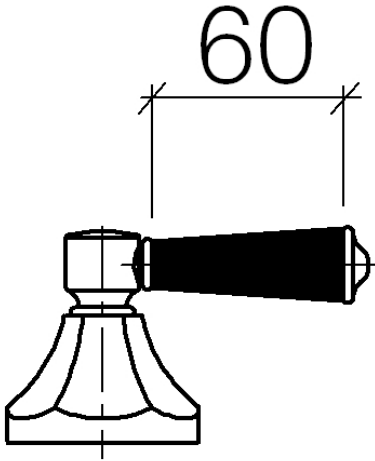

MADISON Lever insert - black

11 170 370

- for basin fittings

NOTE: Mixers are supplied without lever inserts.
Please order the lever inserts separately!

	black	11 170 370-13
	Chrome	11 170 370-00
	Brushed Platinum	11 170 370-06
	Platinum	11 170 370-08
	Durabass (23kt Gold)	11 170 370-09
	white	11 170 370-12
	Brushed Durabass (23kt Gold)	11 170 370-28
	Brushed Dark Platinum	11 170 370-99

MADISON Lever insert - black

11 170 370

MADISON Lever insert - black

11 170 370

Parts for other
finishes can be found
here: [Chrome](#)