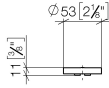

11 188 811

- with hot / cold marking
- for two-hole basin mixer

	Durabronz (23kt Gold)	11 188 811-09
	Chrome	11 188 811-00
	Brushed Platinum	11 188 811-06
	Platinum	11 188 811-08
	Dark Chrome	11 188 811-19
	Brushed Durabronz (23kt Gold)	11 188 811-28
	Brushed Dark Platinum	11 188 811-99

11 188 811

mm [inches]

11 188 811

Parts for other
finishes can be found
here: Chrome