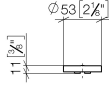

11 188 811

- with hot / cold marking
- for two-hole basin mixer

	Dark Chrome	11 188 811-19
	Chrome	11 188 811-00
	Brushed Platinum	11 188 811-06
	Platinum	11 188 811-08
	Durabross (23kt Gold)	11 188 811-09
	Brushed Durabross (23kt Gold)	11 188 811-28
	Brushed Dark Platinum	11 188 811-99

11 188 811

mm [inches]

11 188 811

Parts for other  
finishes can be found  
here: [Chrome](#)