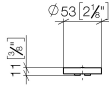

11 188 811

- with hot / cold marking
- for two-hole basin mixer

	Brushed Durabronz (23kt Gold)	11 188 811-28
	Chrome	11 188 811-00
	Brushed Platinum	11 188 811-06
	Platinum	11 188 811-08
	Durabronz (23kt Gold)	11 188 811-09
	Dark Chrome	11 188 811-19
	Brushed Dark Platinum	11 188 811-99

11 188 811

mm [inches]

11 188 811

Parts for other
finishes can be found
here: Chrome