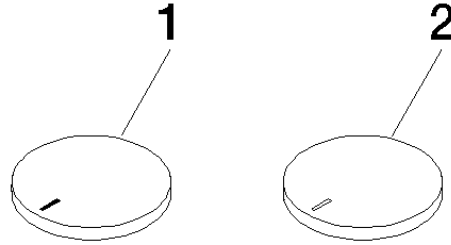

11 283 811

- with hot / cold marking
- for three-hole basin mixers and five-hole bath mixers

	Chrome	11 283 811-00
	Brushed Platinum	11 283 811-06
	Platinum	11 283 811-08
	Durabross (23kt Gold)	11 283 811-09
	Dark Chrome	11 283 811-19
	Brushed Durabross (23kt Gold)	11 283 811-28
	Brushed Champagne (22kt Gold)	11 283 811-46
	Champagne (22kt Gold)	11 283 811-47
	Brushed Dark Platinum	11 283 811-99

CYO Handle insert set hot & cold - Chrome

CYO

11 283 811

11 283 811

Parts for other finishes can be found here: Brushed
Platinum

Spare parts list

No.	Item Number	Name	Quantity used	Delivery time
1	11 183 811-00	CYO Handle insert hot - Chrome	1	10
2	11 184 811-00	CYO Handle insert cold - Chrome	1	10