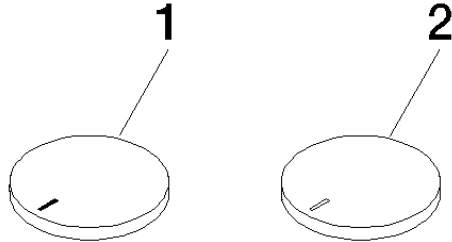

CYO Handle insert set hot & cold - Durabron (23kt Gold)

11 283 811 Product version from 7/1/2023

- with hot / cold marking
- for three-hole basin mixers and five-hole bath mixers

	Durabron (23kt Gold)	11 283 811-09
	Chrome	11 283 811-00
	Brushed Platinum	11 283 811-06
	Platinum	11 283 811-08
	Dark Chrome	11 283 811-19
	Brushed Durabron (23kt Gold)	11 283 811-28
	Brushed Champagne (22kt Gold)	11 283 811-46
	Champagne (22kt Gold)	11 283 811-47
	Brushed Dark Platinum	11 283 811-99

CYO Handle insert set hot & cold - Durabross (23kt Gold)

11 283 811 Product version from 7/1/2023

CYO Handle insert set hot & cold - Durabross (23kt Gold)

11 283 811 Product version from 7/1/2023

Parts for other finishes can be found here: Chrome