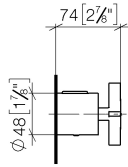

VAIA Regulator handle - Brushed Platinum

VAIA

11 431 809

11 431 809

mm [inches]

11 431 809

Parts for other
finishes can be found
here: [Chrome](#)

VAIA Regulator handle - Brushed Platinum