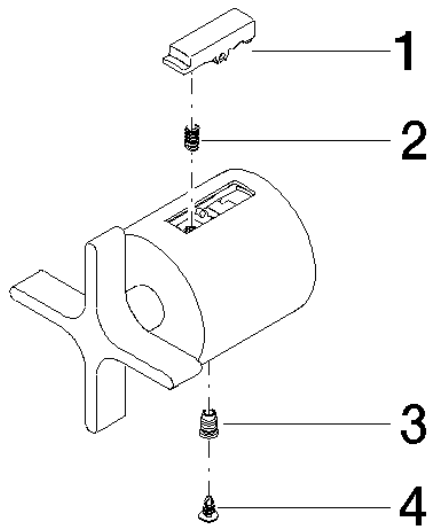

VAIA Regulator handle - Brushed Platinum

VAIA

11 431 809

11 431 809

mm [inches]

11 431 809

Parts for other
finishes can be found
here: [Chrome](#)

VAIA Regulator handle - Brushed Platinum