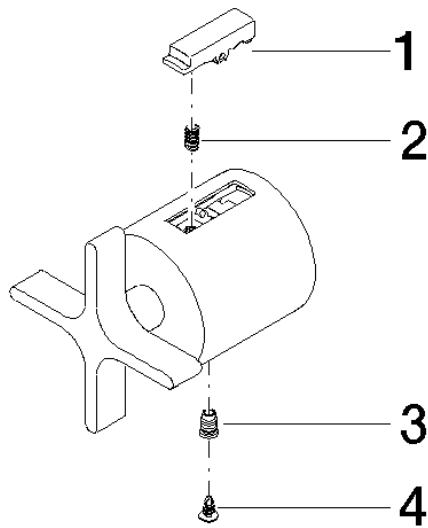

VAIA Regulator handle - Brushed Champagne (22kt Gold)

VAIA

11 431 809

11 431 809

mm [inches]

11 431 809

Parts for other
finishes can be found
here: [Chrome](#)

VAIA Regulator handle - Brushed Champagne (22kt Gold)