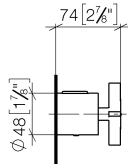

VAIA Regulator handle - Brushed Champagne (22kt Gold)

VAIA

11 431 809

11 431 809

mm [inches]

11 431 809

Parts for other
finishes can be found
here: [Chrome](#)

VAIA Regulator handle - Brushed Champagne (22kt Gold)