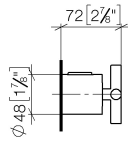

## TARA Regulator handle - Dark Chrome

---

11 431 892

mm [inches]