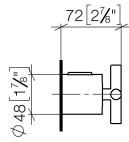

TARA Regulator handle - Brushed Durabronz (23kt Gold)

11 431 892

TARA Regulator handle - Brushed Durabronz (23kt Gold)

11 431 892

mm [inches]

TARA Regulator handle - Brushed Durabronz (23kt Gold)

11 431 892