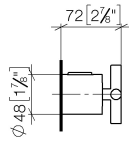

TARA Regulator handle - Brushed Champagne (22kt Gold)

11 431 892

TARA Regulator handle - Brushed Champagne (22kt Gold)

11 431 892

mm [inches]

TARA Regulator handle - Brushed Champagne (22kt Gold)

11 431 892