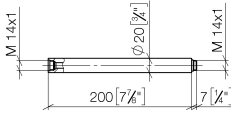

## Extension for shower with fixed riser 200 mm - Chrome

---

IMO

12 120 970

12 120 970

mm [inches]

12 120 970

**Product version from 6/1/2024**

Parts for other  
finishes can be found  
here: Brushed Light  
Gold

Extension for shower with fixed riser 200 mm - Chrome

IMO

12 120 970

**Spare parts list**

**Product version from 6/1/2024**

No.	Item Number	Name	Quantity used	Delivery time
	90 14 10 011 00 90	seal	2	2