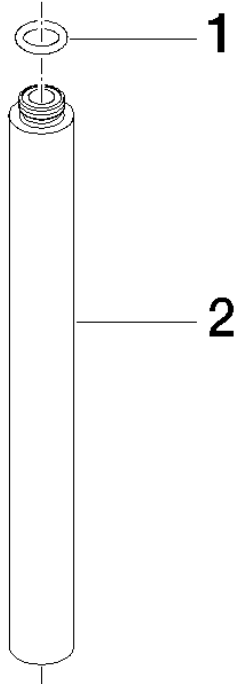

# Extension for shower with fixed riser 200 mm - Chrome

IMO

12 120 970

	Chrome	12 120 970-00
	Brushed Light Gold	12 120 970-27

Fits: IMO, LULU, MADISON, MEM, TARA,  
CL.1, LISSÉ, VAIA, META, CYO

## Extension for shower with fixed riser 200 mm - Chrome

---

IMO

12 120 970

12 120 970

mm [inches]

12 120 970

**Product version from 6/1/2024**

Parts for other  
finishes can be found  
here: Brushed Light  
Gold

Extension for shower with fixed riser 200 mm - Chrome

IMO

12 120 970

**Spare parts list**

**Product version from 6/1/2024**

No.	Item Number	Name	Quantity used	Delivery time
	90 14 10 011 00 90	seal	2	2