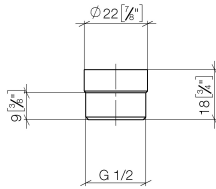

## Adapter for shower outlet 3/8" x 1/2" - Brushed Platinum

12 202 979 Product version from 10/1/2023

- adapter M 20 x 1 female thread x 1/2" male thread for the connection of a shower hose 1/2" female thread

## Adapter for shower outlet 3/8" x 1/2" - Brushed Platinum

---

12 202 979 Product version from 10/1/2023

mm [inches]

## Adapter for shower outlet 3/8" x 1/2" - Brushed Platinum

---

12 202 979 Product version from 10/1/2023

Parts for other finishes can be found here: [Chrome](#)