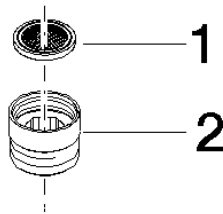

## Adapter for shower outlet 3/8" x 1/2" - Brushed Platinum

12 202 979 Product version from 10/1/2023

- adapter M 20 x 1 female thread x 1/2" male thread for the connection of a shower hose 1/2" female thread

## Adapter for shower outlet 3/8" x 1/2" - Brushed Platinum

---

12 202 979 Product version from 10/1/2023

mm [inches]

## Adapter for shower outlet 3/8" x 1/2" - Brushed Platinum

---

12 202 979 Product version from 10/1/2023

Parts for other finishes can be found here: [Chrome](#)