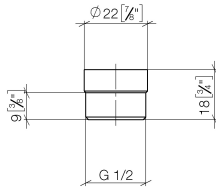

Adapter for shower outlet 3/8" x 1/2" - Platinum

IMO

12 202 979

- adapter M 20 x 1 female thread x 1/2" male thread for the connection of a shower hose 1/2" female thread

Fits: IMO, LULU, MADISON, MEM, TARA, CL.1, LISSÉ, VAIA, META, CYO

12 202 979

mm [inches]

12 202 979

Parts for other finishes can be found here: [Chrome](#)

Spare parts list

No.	Item Number	Name	Quantity used	Delivery time
1	09 23 01 039 90	sieve	1	2
2	09 24 03 141 20-08	adaptor	1	40