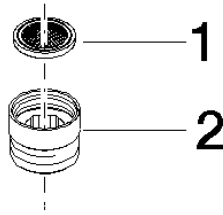

Adapter for shower outlet 3/8" x 1/2" - Platinum

IMO

12 202 979

- adapter M 20 x 1 female thread x 1/2" male thread for the connection of a shower hose 1/2" female thread

Fits: IMO, LULU, MADISON, MEM, TARA, CL.1, LISSÉ, VAIA, META, CYO

12 202 979

mm [inches]

12 202 979

Parts for other finishes can be found here: [Chrome](#)

Spare parts list

No.	Item Number	Name	Quantity used	Delivery time
1	09 23 01 039 90	sieve	1	2
2	09 24 03 141 20-08	adaptor	1	40