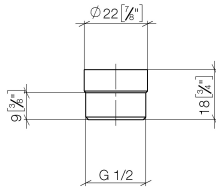

Adapter for shower outlet 3/8" x 1/2" - Dark Chrome

12 202 979

- adapter M 20 x 1 female thread x 1/2" male thread for the connection of a shower hose 1/2" female thread

	Dark Chrome	12 202 979-19
	Chrome	12 202 979-00
	Brushed Platinum	12 202 979-06
	Platinum	12 202 979-08
	Light Gold	12 202 979-26
	Brushed Light Gold	12 202 979-27
	Brushed Durabronze (23kt Gold)	12 202 979-28
	Matte Black	12 202 979-33
	Brushed Bronze	12 202 979-42
	Brushed Champagne (22kt Gold)	12 202 979-46
	Champagne (22kt Gold)	12 202 979-47
	Brushed Chrome	12 202 979-93
	Brushed Dark Platinum	12 202 979-99

Adapter for shower outlet 3/8" x 1/2" - Dark Chrome

12 202 979

mm [inches]

Adapter for shower outlet 3/8" x 1/2" - Dark Chrome

12 202 979

Parts for other
finishes can be found
here: [Chrome](#)