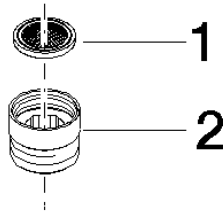

Adapter for shower outlet 3/8" x 1/2" - Brushed Bronze

IMO

12 202 979

- adapter M 20 x 1 female thread x 1/2" male thread for the connection of a shower hose 1/2" female thread

Fits: IMO, LULU, MADISON, MEM, TARA, CL.1, LISSÉ, VAIA, META, CYO

12 202 979

mm [inches]

12 202 979

Parts for other finishes can be found here: [Chrome](#)

Spare parts list

No.	Item Number	Name	Quantity used	Delivery time
1	09 23 01 039 90	sieve	1	2
2	09 24 03 141 20-42	adaptor	1	60