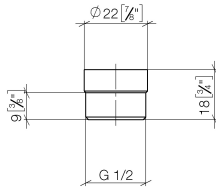

Adapter for shower outlet 3/8" x 1/2" - Brushed Champagne (22kt Gold)

IMO

12 202 979

- adapter M 20 x 1 female thread x 1/2" male thread for the connection of a shower hose 1/2" female thread

Fits: IMO, LULU, MADISON, MEM, TARA, CL.1, LISSÉ, VAIA, META, CYO

12 202 979

mm [inches]

12 202 979

Parts for other
finishes can be found
here: [Chrome](#)