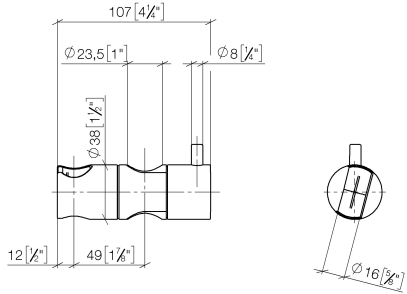

12 570 970

• for pipe diameter 23.5 mm

Fits: IMO, LULU, MADISON, MEM, TARA,
CL.1, LISSÉ, VAIA, META, CYO

	Brushed Platinum	12 570 970-06
	Chrome	12 570 970-00
	Platinum	12 570 970-08
	Dark Chrome	12 570 970-19
	Light Gold	12 570 970-26
	Brushed Light Gold	12 570 970-27
	Brushed Durabronze (23kt Gold)	12 570 970-28
	Matte Black	12 570 970-33
	Brushed Bronze	12 570 970-42
	Brushed Champagne (22kt Gold)	12 570 970-46
	Champagne (22kt Gold)	12 570 970-47
	Brushed Chrome	12 570 970-93
	Brushed Dark Platinum	12 570 970-99

12 570 970

mm [inches]

12 570 970

Product version from 10/1/2023

Parts for other
finishes can be found
here: [Chrome](#)

Slide unit - Brushed Platinum

IMO

12 570 970

Spare parts list

Product version from 10/1/2023

No.	Item Number	Name	Quantity used	Delivery time
	09 12 12 217 90	sleeve	1	2