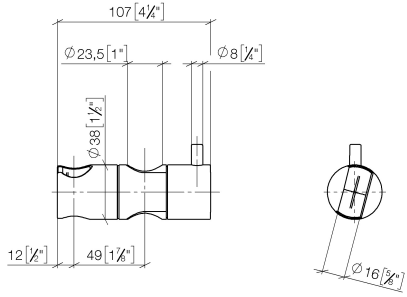

12 570 970

• for pipe diameter 23.5 mm

Fits: IMO, LULU, MADISON, MEM, TARA,
CL.1, LISSÉ, VAIA, META, CYO

	Dark Chrome	12 570 970-19
	Chrome	12 570 970-00
	Brushed Platinum	12 570 970-06
	Platinum	12 570 970-08
	Light Gold	12 570 970-26
	Brushed Light Gold	12 570 970-27
	Brushed Durabronze (23kt Gold)	12 570 970-28
	Matte Black	12 570 970-33
	Brushed Bronze	12 570 970-42
	Brushed Champagne (22kt Gold)	12 570 970-46
	Champagne (22kt Gold)	12 570 970-47
	Brushed Chrome	12 570 970-93
	Brushed Dark Platinum	12 570 970-99

12 570 970

mm [inches]

12 570 970

Parts for other
finishes can be found
here: [Chrome](#)

Slide unit - Dark Chrome

IMO

12 570 970

Spare parts list