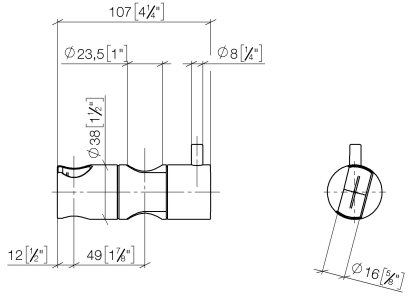

12 570 970

• for pipe diameter 23.5 mm

Fits: IMO, LULU, MADISON, MEM, TARA,
CL.1, LISSÉ, VAIA, META, CYO

| | | |
|--|-------------------------------------|---------------|
|  | Light Gold | 12 570 970-26 |
|  | Chrome | 12 570 970-00 |
|  | Brushed Platinum | 12 570 970-06 |
|  | Platinum | 12 570 970-08 |
|  | Dark Chrome | 12 570 970-19 |
|  | Brushed Light Gold | 12 570 970-27 |
|  | Brushed Durabronze (23kt Gold) | 12 570 970-28 |
|  | Matte Black | 12 570 970-33 |
|  | Brushed Bronze | 12 570 970-42 |
|  | Brushed Champagne (22kt Gold) | 12 570 970-46 |
|  | Champagne (22kt Gold) | 12 570 970-47 |
|  | Brushed Chrome | 12 570 970-93 |
|  | Brushed Dark Platinum | 12 570 970-99 |

12 570 970

mm [inches]

12 570 970

Product version from 10/1/2023

Parts for other
finishes can be found
here: [Chrome](#)

Slide unit - Light Gold

IMO

12 570 970