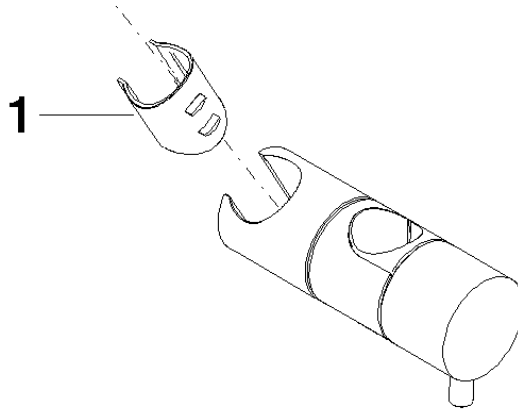

12 570 970

• for pipe diameter 23.5 mm

Fits: IMO, LULU, MADISON, MEM, TARA,
CL.1, LISSÉ, VAIA, META, CYO

| | | |
|--|-------------------------------------|---------------|
|  | Light Gold | 12 570 970-26 |
|  | Chrome | 12 570 970-00 |
|  | Brushed Platinum | 12 570 970-06 |
|  | Platinum | 12 570 970-08 |
|  | Dark Chrome | 12 570 970-19 |
|  | Brushed Light Gold | 12 570 970-27 |
|  | Brushed Durabronze (23kt Gold) | 12 570 970-28 |
|  | Matte Black | 12 570 970-33 |
|  | Brushed Bronze | 12 570 970-42 |
|  | Brushed Champagne (22kt Gold) | 12 570 970-46 |
|  | Champagne (22kt Gold) | 12 570 970-47 |
|  | Brushed Chrome | 12 570 970-93 |
|  | Brushed Dark Platinum | 12 570 970-99 |

12 570 970

mm [inches]

12 570 970

Product version from 10/1/2023

Parts for other
finishes can be found
here: [Chrome](#)

Slide unit - Light Gold

IMO

12 570 970

Spare parts list

Product version from 10/1/2023

| No. | Item Number | Name | Quantity used | Delivery time |
|-----|-----------------|--------|---------------|---------------|
| | 09 12 12 217 90 | sleeve | 1 | 2 |