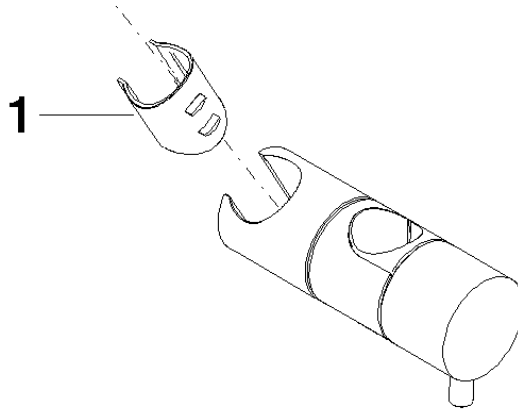

**Slide unit - Brushed Durabronze (23kt Gold)**

IMO

12 570 970

• for pipe diameter 23.5 mm

Fits: IMO, LULU, MADISON, MEM, TARA,  
CL.1, LISSÉ, VAIA, META, CYO

	Brushed Durabronze (23kt Gold)	12 570 970-28
	Chrome	12 570 970-00
	Brushed Platinum	12 570 970-06
	Platinum	12 570 970-08
	Dark Chrome	12 570 970-19
	Light Gold	12 570 970-26
	Brushed Light Gold	12 570 970-27
	Matte Black	12 570 970-33
	Brushed Bronze	12 570 970-42
	Brushed Champagne (22kt Gold)	12 570 970-46
	Champagne (22kt Gold)	12 570 970-47
	Brushed Chrome	12 570 970-93
	Brushed Dark Platinum	12 570 970-99

12 570 970

mm [inches]

12 570 970

**Product version from 10/1/2023**

Parts for other  
finishes can be found  
here: [Chrome](#)

Slide unit - Brushed Durabrass (23kt Gold)

IMO

12 570 970

**Spare parts list**

**Product version from 10/1/2023**

No.	Item Number	Name	Quantity used	Delivery time
	09 12 12 217 90	sleeve	1	2