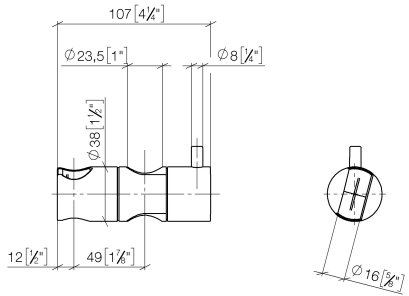

**Slide unit - Brushed Durabronze (23kt Gold)**

IMO

12 570 970

• for pipe diameter 23.5 mm

Fits: IMO, LULU, MADISON, MEM, TARA,  
CL.1, LISSÉ, VAIA, META, CYO

	Brushed Durabronze (23kt Gold)	12 570 970-28
	Chrome	12 570 970-00
	Brushed Platinum	12 570 970-06
	Platinum	12 570 970-08
	Dark Chrome	12 570 970-19
	Light Gold	12 570 970-26
	Brushed Light Gold	12 570 970-27
	Matte Black	12 570 970-33
	Brushed Bronze	12 570 970-42
	Brushed Champagne (22kt Gold)	12 570 970-46
	Champagne (22kt Gold)	12 570 970-47
	Brushed Chrome	12 570 970-93
	Brushed Dark Platinum	12 570 970-99

12 570 970

mm [inches]

12 570 970

**Product version from 10/1/2023**

Parts for other  
finishes can be found  
here: [Chrome](#)

Slide unit - Brushed Durabrass (23kt Gold)

IMO

12 570 970

**Spare parts list**

**Product version from 10/1/2023**

No.	Item Number	Name	Quantity used	Delivery time
	09 12 12 217 90	sleeve	1	2