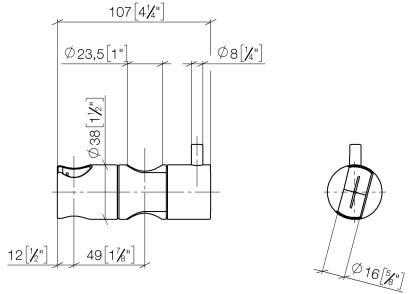

12 570 970

• for pipe diameter 23.5 mm

Fits: IMO, LULU, MADISON, MEM, TARA,
CL.1, LISSÉ, VAIA, META, CYO

| | | |
|--|-------------------------------------|---------------|
|  | Brushed Bronze | 12 570 970-42 |
|  | Chrome | 12 570 970-00 |
|  | Brushed Platinum | 12 570 970-06 |
|  | Platinum | 12 570 970-08 |
|  | Dark Chrome | 12 570 970-19 |
|  | Light Gold | 12 570 970-26 |
|  | Brushed Light Gold | 12 570 970-27 |
|  | Brushed Durabronze (23kt Gold) | 12 570 970-28 |
|  | Matte Black | 12 570 970-33 |
|  | Brushed Champagne (22kt Gold) | 12 570 970-46 |
|  | Champagne (22kt Gold) | 12 570 970-47 |
|  | Brushed Chrome | 12 570 970-93 |
|  | Brushed Dark Platinum | 12 570 970-99 |

12 570 970

mm [inches]

12 570 970

Product version from 10/1/2023

Parts for other
finishes can be found
here: [Chrome](#)

Slide unit - Brushed Bronze

IMO

12 570 970