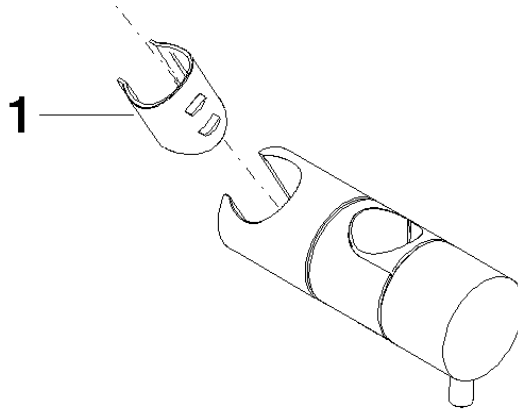

Slide unit - Champagne (22kt Gold)

IMO

12 570 970

• for pipe diameter 23.5 mm

Fits: IMO, LULU, MADISON, MEM, TARA,
CL.1, LISSÉ, VAIA, META, CYO

	Champagne (22kt Gold)	12 570 970-47
	Chrome	12 570 970-00
	Brushed Platinum	12 570 970-06
	Platinum	12 570 970-08
	Dark Chrome	12 570 970-19
	Light Gold	12 570 970-26
	Brushed Light Gold	12 570 970-27
	Brushed Durabronze (23kt Gold)	12 570 970-28
	Matte Black	12 570 970-33
	Brushed Bronze	12 570 970-42
	Brushed Champagne (22kt Gold)	12 570 970-46
	Brushed Chrome	12 570 970-93
	Brushed Dark Platinum	12 570 970-99

12 570 970

mm [inches]

12 570 970

Product version from 10/1/2023

Parts for other
finishes can be found
here: [Chrome](#)

Slide unit - Champagne (22kt Gold)

IMO

12 570 970

Spare parts list

Product version from 10/1/2023

No.	Item Number	Name	Quantity used	Delivery time
	09 12 12 217 90	sleeve	1	2