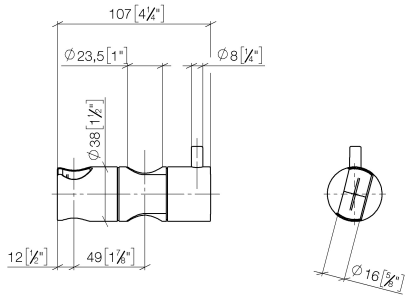

Slide unit - Champagne (22kt Gold)

IMO

12 570 970

• for pipe diameter 23.5 mm

Fits: IMO, LULU, MADISON, MEM, TARA,
CL.1, LISSÉ, VAIA, META, CYO

	Champagne (22kt Gold)	12 570 970-47
	Chrome	12 570 970-00
	Brushed Platinum	12 570 970-06
	Platinum	12 570 970-08
	Dark Chrome	12 570 970-19
	Light Gold	12 570 970-26
	Brushed Light Gold	12 570 970-27
	Brushed Durabronze (23kt Gold)	12 570 970-28
	Matte Black	12 570 970-33
	Brushed Bronze	12 570 970-42
	Brushed Champagne (22kt Gold)	12 570 970-46
	Brushed Chrome	12 570 970-93
	Brushed Dark Platinum	12 570 970-99

12 570 970

mm [inches]

12 570 970

Product version from 10/1/2023

Parts for other
finishes can be found
here: [Chrome](#)

Slide unit - Champagne (22kt Gold)

IMO

12 570 970

Spare parts list

Product version from 10/1/2023

No.	Item Number	Name	Quantity used	Delivery time
	09 12 12 217 90	sleeve	1	2