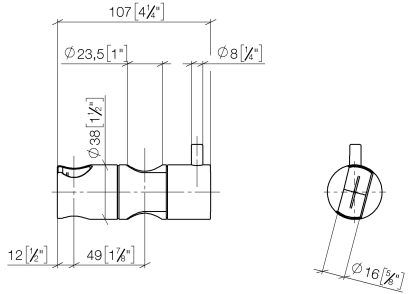

12 570 970

• for pipe diameter 23.5 mm

Fits: IMO, LULU, MADISON, MEM, TARA,  
CL.1, LISSÉ, VAIA, META, CYO

	Brushed Chrome	12 570 970-93
	Chrome	12 570 970-00
	Brushed Platinum	12 570 970-06
	Platinum	12 570 970-08
	Dark Chrome	12 570 970-19
	Light Gold	12 570 970-26
	Brushed Light Gold	12 570 970-27
	Brushed Durabronze (23kt Gold)	12 570 970-28
	Matte Black	12 570 970-33
	Brushed Bronze	12 570 970-42
	Brushed Champagne (22kt Gold)	12 570 970-46
	Champagne (22kt Gold)	12 570 970-47
	Brushed Dark Platinum	12 570 970-99

12 570 970

mm [inches]

12 570 970

**Product version from 10/1/2023**

Parts for other  
finishes can be found  
here: [Chrome](#)

## Slide unit - Brushed Chrome

IMO

12 570 970

#### Product version from 10/1/2023

No.	Item Number	Name	Quantity used	Delivery time
	09 12 12 217 90	sleeve	1	2