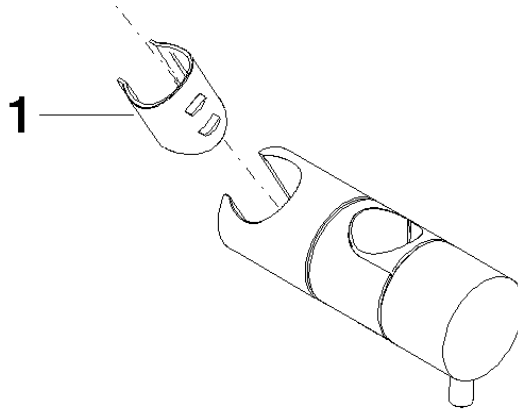

12 570 970

• for pipe diameter 23.5 mm

Fits: IMO, LULU, MADISON, MEM, TARA,  
CL.1, LISSÉ, VAIA, META, CYO

	Brushed Chrome	12 570 970-93
	Chrome	12 570 970-00
	Brushed Platinum	12 570 970-06
	Platinum	12 570 970-08
	Dark Chrome	12 570 970-19
	Light Gold	12 570 970-26
	Brushed Light Gold	12 570 970-27
	Brushed Durabronze (23kt Gold)	12 570 970-28
	Matte Black	12 570 970-33
	Brushed Bronze	12 570 970-42
	Brushed Champagne (22kt Gold)	12 570 970-46
	Champagne (22kt Gold)	12 570 970-47
	Brushed Dark Platinum	12 570 970-99

12 570 970

mm [inches]

12 570 970

**Product version from 10/1/2023**

Parts for other  
finishes can be found  
here: [Chrome](#)

## Slide unit - Brushed Chrome

IMO

12 570 970