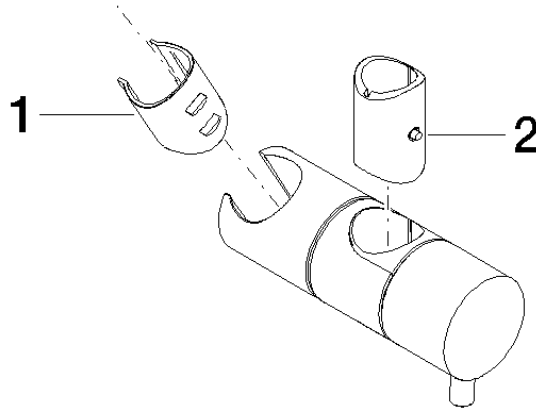

12 580 970

- for pipe diameter 18 mm

Fits: IMO, LULU, MADISON, MEM, TARA,
CL.1, LISSÉ, VAIA, META, CYO

	Chrome	12 580 970-00
	Brushed Platinum	12 580 970-06
	Platinum	12 580 970-08
	Durabress (23kt Gold)	12 580 970-09
	Dark Chrome	12 580 970-19
	Light Gold	12 580 970-26
	Brushed Light Gold	12 580 970-27
	Brushed Durabress (23kt Gold)	12 580 970-28
	Matte Black	12 580 970-33
	Brushed Bronze	12 580 970-42
	Brushed Champagne (22kt Gold)	12 580 970-46
	Champagne (22kt Gold)	12 580 970-47
	Brushed Chrome	12 580 970-93
	Brushed Dark Platinum	12 580 970-99

12 580 970

mm [inches]

12 580 970

Parts for other finishes can be found here: Brushed Platinum

Spare parts list

No.	Item Number	Name	Quantity used	Delivery time
1	09 12 12 217 90	sleeve	1	2
2	08 18 40 579 90	adaptor	1	2