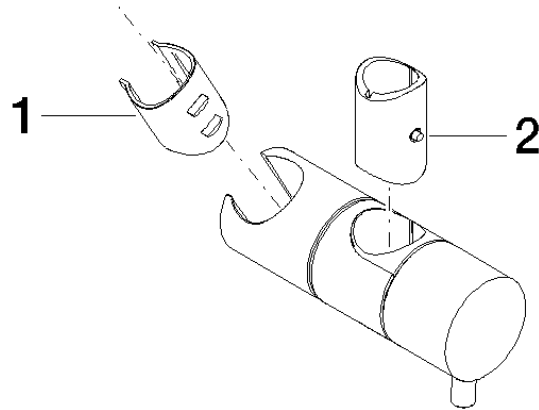

12 580 970

• for pipe diameter 18 mm

Fits: IMO, LULU, MADISON, MEM, TARA,
CL.1, LISSÉ, VAIA, META, CYO

	Dark Chrome	12 580 970-19
	Chrome	12 580 970-00
	Brushed Platinum	12 580 970-06
	Platinum	12 580 970-08
	Durabrace (23kt Gold)	12 580 970-09
	Light Gold	12 580 970-26
	Brushed Light Gold	12 580 970-27
	Brushed Durabrace (23kt Gold)	12 580 970-28
	Matte Black	12 580 970-33
	Brushed Bronze	12 580 970-42
	Brushed Champagne (22kt Gold)	12 580 970-46
	Champagne (22kt Gold)	12 580 970-47
	Brushed Chrome	12 580 970-93
	Brushed Dark Platinum	12 580 970-99

12 580 970

mm [inches]

12 580 970

Parts for other
finishes can be found
here: [Chrome](#)

Slide unit - Dark Chrome

IMO

12 580 970

Spare parts list