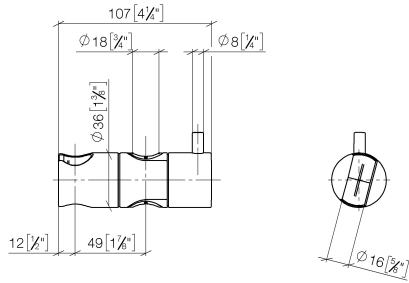

12 580 970

• for pipe diameter 18 mm

Fits: IMO, LULU, MADISON, MEM, TARA,
CL.1, LISSÉ, VAIA, META, CYO

	Dark Chrome	12 580 970-19
	Chrome	12 580 970-00
	Brushed Platinum	12 580 970-06
	Platinum	12 580 970-08
	Durabrace (23kt Gold)	12 580 970-09
	Light Gold	12 580 970-26
	Brushed Light Gold	12 580 970-27
	Brushed Durabrace (23kt Gold)	12 580 970-28
	Matte Black	12 580 970-33
	Brushed Bronze	12 580 970-42
	Brushed Champagne (22kt Gold)	12 580 970-46
	Champagne (22kt Gold)	12 580 970-47
	Brushed Chrome	12 580 970-93
	Brushed Dark Platinum	12 580 970-99

12 580 970

mm [inches]

12 580 970

Parts for other
finishes can be found
here: [Chrome](#)

Slide unit - Dark Chrome

IMO

12 580 970

Spare parts list