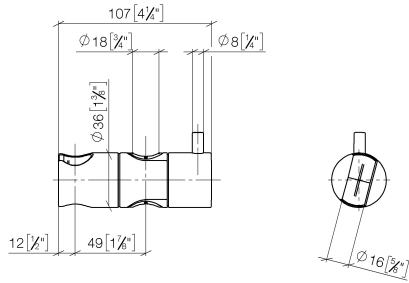

12 580 970

• for pipe diameter 18 mm

Fits: IMO, LULU, MADISON, MEM, TARA,
CL.1, LISSÉ, VAIA, META, CYO

	Light Gold	12 580 970-26
	Chrome	12 580 970-00
	Brushed Platinum	12 580 970-06
	Platinum	12 580 970-08
	Durabrand (23kt Gold)	12 580 970-09
	Dark Chrome	12 580 970-19
	Brushed Light Gold	12 580 970-27
	Brushed Durabrand (23kt Gold)	12 580 970-28
	Matte Black	12 580 970-33
	Brushed Bronze	12 580 970-42
	Brushed Champagne (22kt Gold)	12 580 970-46
	Champagne (22kt Gold)	12 580 970-47
	Brushed Chrome	12 580 970-93
	Brushed Dark Platinum	12 580 970-99

12 580 970

mm [inches]

12 580 970

Product version from 10/1/2023

Parts for other
finishes can be found
here: [Chrome](#)

Slide unit - Light Gold

IMO

12 580 970

Spare parts list

Product version from 10/1/2023

No.	Item Number	Name	Quantity used	Delivery time
	09 12 12 217 90	sleeve	2	2