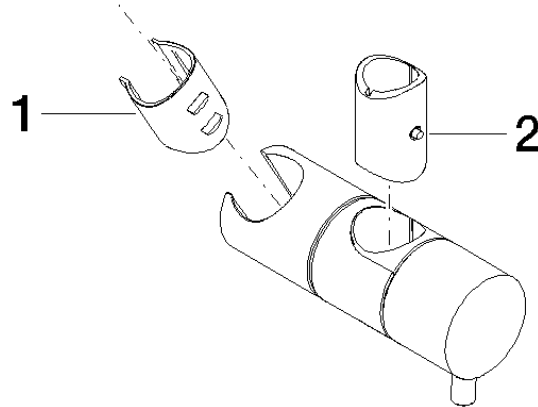

12 580 970

• for pipe diameter 18 mm

Fits: IMO, LULU, MADISON, MEM, TARA,
CL.1, LISSÉ, VAIA, META, CYO

	Light Gold	12 580 970-26
	Chrome	12 580 970-00
	Brushed Platinum	12 580 970-06
	Platinum	12 580 970-08
	Durabrand (23kt Gold)	12 580 970-09
	Dark Chrome	12 580 970-19
	Brushed Light Gold	12 580 970-27
	Brushed Durabrand (23kt Gold)	12 580 970-28
	Matte Black	12 580 970-33
	Brushed Bronze	12 580 970-42
	Brushed Champagne (22kt Gold)	12 580 970-46
	Champagne (22kt Gold)	12 580 970-47
	Brushed Chrome	12 580 970-93
	Brushed Dark Platinum	12 580 970-99

12 580 970

mm [inches]

12 580 970

Product version from 10/1/2023

Parts for other
finishes can be found
here: [Chrome](#)

Slide unit - Light Gold

IMO

12 580 970

Spare parts list

Product version from 10/1/2023

No.	Item Number	Name	Quantity used	Delivery time
	09 12 12 217 90	sleeve	2	2