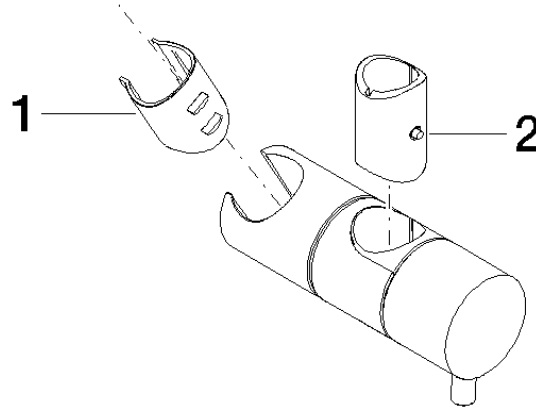

Slide unit - Brushed Durabronze (23kt Gold)

IMO

12 580 970

• for pipe diameter 18 mm

Fits: IMO, LULU, MADISON, MEM, TARA,
CL.1, LISSÉ, VAIA, META, CYO

	Brushed Durabronze (23kt Gold)	12 580 970-28
	Chrome	12 580 970-00
	Brushed Platinum	12 580 970-06
	Platinum	12 580 970-08
	Durabronze (23kt Gold)	12 580 970-09
	Dark Chrome	12 580 970-19
	Light Gold	12 580 970-26
	Brushed Light Gold	12 580 970-27
	Matte Black	12 580 970-33
	Brushed Bronze	12 580 970-42
	Brushed Champagne (22kt Gold)	12 580 970-46
	Champagne (22kt Gold)	12 580 970-47
	Brushed Chrome	12 580 970-93
	Brushed Dark Platinum	12 580 970-99

12 580 970

mm [inches]

12 580 970

Product version from 10/1/2023

Parts for other
finishes can be found
here: [Chrome](#)

Slide unit - Brushed Durabrass (23kt Gold)

IMO

12 580 970

Spare parts list

Product version from 10/1/2023

No.	Item Number	Name	Quantity used	Delivery time
	09 12 12 217 90	sleeve	2	2