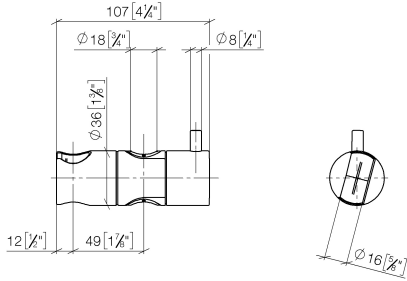

Slide unit - Brushed Durabronze (23kt Gold)

IMO

12 580 970

• for pipe diameter 18 mm

Fits: IMO, LULU, MADISON, MEM, TARA,
CL.1, LISSÉ, VAIA, META, CYO

	Brushed Durabronze (23kt Gold)	12 580 970-28
	Chrome	12 580 970-00
	Brushed Platinum	12 580 970-06
	Platinum	12 580 970-08
	Durabronze (23kt Gold)	12 580 970-09
	Dark Chrome	12 580 970-19
	Light Gold	12 580 970-26
	Brushed Light Gold	12 580 970-27
	Matte Black	12 580 970-33
	Brushed Bronze	12 580 970-42
	Brushed Champagne (22kt Gold)	12 580 970-46
	Champagne (22kt Gold)	12 580 970-47
	Brushed Chrome	12 580 970-93
	Brushed Dark Platinum	12 580 970-99

12 580 970

mm [inches]

12 580 970

Product version from 10/1/2023

Parts for other
finishes can be found
here: [Chrome](#)

Slide unit - Brushed Durabrass (23kt Gold)

IMO

12 580 970

Spare parts list

Product version from 10/1/2023

No.	Item Number	Name	Quantity used	Delivery time
	09 12 12 217 90	sleeve	2	2