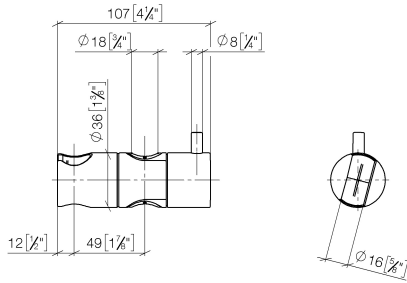

Slide unit - Champagne (22kt Gold)

IMO

12 580 970

• for pipe diameter 18 mm

Fits: IMO, LULU, MADISON, MEM, TARA,
CL.1, LISSÉ, VAIA, META, CYO

	Champagne (22kt Gold)	12 580 970-47
	Chrome	12 580 970-00
	Brushed Platinum	12 580 970-06
	Platinum	12 580 970-08
	Durabross (23kt Gold)	12 580 970-09
	Dark Chrome	12 580 970-19
	Light Gold	12 580 970-26
	Brushed Light Gold	12 580 970-27
	Brushed Durabross (23kt Gold)	12 580 970-28
	Matte Black	12 580 970-33
	Brushed Bronze	12 580 970-42
	Brushed Champagne (22kt Gold)	12 580 970-46
	Brushed Chrome	12 580 970-93
	Brushed Dark Platinum	12 580 970-99

12 580 970

mm [inches]

12 580 970

Parts for other finishes can be found here: [Chrome](#)

Spare parts list

No.	Item Number	Name	Quantity used	Delivery time
1	09 12 12 217 90	sleeve	1	2
2	08 18 40 579 90	adaptor	1	2