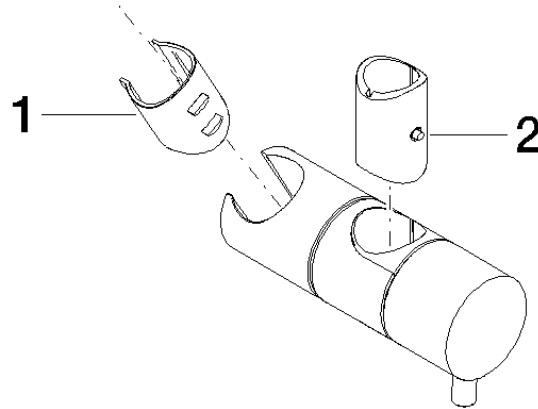

Slide unit - Champagne (22kt Gold)

IMO

12 580 970

• for pipe diameter 18 mm

Fits: IMO, LULU, MADISON, MEM, TARA,
CL.1, LISSÉ, VAIA, META, CYO

	Champagne (22kt Gold)	12 580 970-47
	Chrome	12 580 970-00
	Brushed Platinum	12 580 970-06
	Platinum	12 580 970-08
	Durabross (23kt Gold)	12 580 970-09
	Dark Chrome	12 580 970-19
	Light Gold	12 580 970-26
	Brushed Light Gold	12 580 970-27
	Brushed Durabross (23kt Gold)	12 580 970-28
	Matte Black	12 580 970-33
	Brushed Bronze	12 580 970-42
	Brushed Champagne (22kt Gold)	12 580 970-46
	Brushed Chrome	12 580 970-93
	Brushed Dark Platinum	12 580 970-99

12 580 970

mm [inches]

12 580 970

Parts for other finishes can be found here: [Chrome](#)

Spare parts list

No.	Item Number	Name	Quantity used	Delivery time
1	09 12 12 217 90	sleeve	1	2
2	08 18 40 579 90	adaptor	1	2