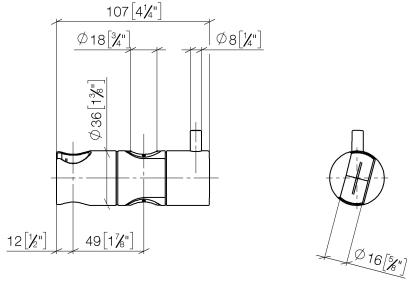

12 580 970

• for pipe diameter 18 mm

Fits: IMO, LULU, MADISON, MEM, TARA,
CL.1, LISSÉ, VAIA, META, CYO

| | | |
|--|-------------------------------|---------------|
|  | Brushed Chrome | 12 580 970-93 |
|  | Chrome | 12 580 970-00 |
|  | Brushed Platinum | 12 580 970-06 |
|  | Platinum | 12 580 970-08 |
|  | Durabrand (23kt Gold) | 12 580 970-09 |
|  | Dark Chrome | 12 580 970-19 |
|  | Light Gold | 12 580 970-26 |
|  | Brushed Light Gold | 12 580 970-27 |
|  | Brushed Durabrand (23kt Gold) | 12 580 970-28 |
|  | Matte Black | 12 580 970-33 |
|  | Brushed Bronze | 12 580 970-42 |
|  | Brushed Champagne (22kt Gold) | 12 580 970-46 |
|  | Champagne (22kt Gold) | 12 580 970-47 |
|  | Brushed Dark Platinum | 12 580 970-99 |

12 580 970

mm [inches]

12 580 970

Product version from 10/1/2023

Parts for other
finishes can be found
here: [Chrome](#)

Slide unit - Brushed Chrome

IMO

12 580 970