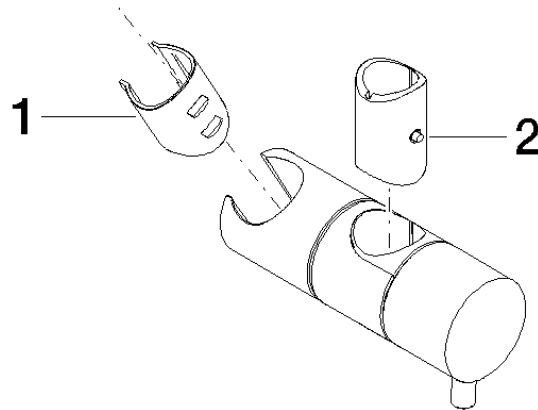

12 580 970

• for pipe diameter 18 mm

Fits: IMO, LULU, MADISON, MEM, TARA,
CL.1, LISSÉ, VAIA, META, CYO

| | | |
|--|-------------------------------|---------------|
|  | Brushed Chrome | 12 580 970-93 |
|  | Chrome | 12 580 970-00 |
|  | Brushed Platinum | 12 580 970-06 |
|  | Platinum | 12 580 970-08 |
|  | Durabrand (23kt Gold) | 12 580 970-09 |
|  | Dark Chrome | 12 580 970-19 |
|  | Light Gold | 12 580 970-26 |
|  | Brushed Light Gold | 12 580 970-27 |
|  | Brushed Durabrand (23kt Gold) | 12 580 970-28 |
|  | Matte Black | 12 580 970-33 |
|  | Brushed Bronze | 12 580 970-42 |
|  | Brushed Champagne (22kt Gold) | 12 580 970-46 |
|  | Champagne (22kt Gold) | 12 580 970-47 |
|  | Brushed Dark Platinum | 12 580 970-99 |

12 580 970

mm [inches]

12 580 970

Product version from 10/1/2023

Parts for other
finishes can be found
here: [Chrome](#)

Slide unit - Brushed Chrome

IMO

12 580 970

Spare parts list

Product version from 10/1/2023

| No. | Item Number | Name | Quantity used | Delivery time |
|-----|-----------------|--------|---------------|---------------|
| | 09 12 12 217 90 | sleeve | 2 | 2 |