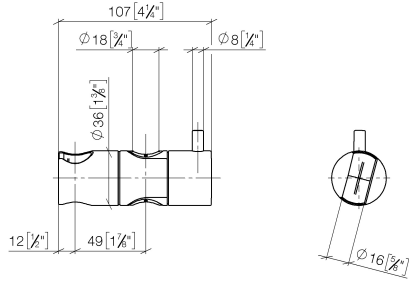

12 580 970

• for pipe diameter 18 mm

Fits: IMO, LULU, MADISON, MEM, TARA,
CL.1, LISSÉ, VAIA, META, CYO

| | | |
|--|-------------------------------|---------------|
|  | Brushed Dark Platinum | 12 580 970-99 |
|  | Chrome | 12 580 970-00 |
|  | Brushed Platinum | 12 580 970-06 |
|  | Platinum | 12 580 970-08 |
|  | Durabrand (23kt Gold) | 12 580 970-09 |
|  | Dark Chrome | 12 580 970-19 |
|  | Light Gold | 12 580 970-26 |
|  | Brushed Light Gold | 12 580 970-27 |
|  | Brushed Durabrand (23kt Gold) | 12 580 970-28 |
|  | Matte Black | 12 580 970-33 |
|  | Brushed Bronze | 12 580 970-42 |
|  | Brushed Champagne (22kt Gold) | 12 580 970-46 |
|  | Champagne (22kt Gold) | 12 580 970-47 |
|  | Brushed Chrome | 12 580 970-93 |

12 580 970

mm [inches]

12 580 970

Product version from 10/1/2023

Parts for other
finishes can be found
here: [Chrome](#)

Slide unit - Brushed Dark Platinum

IMO

12 580 970