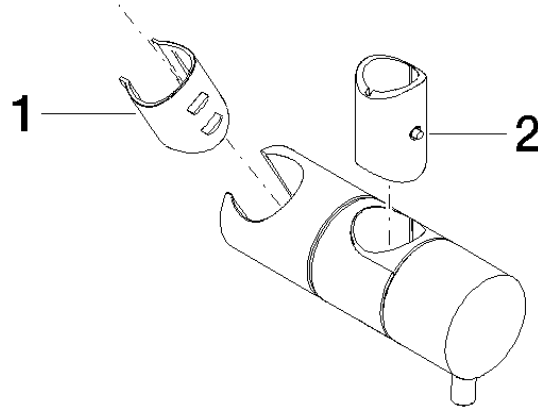

12 580 970

• for pipe diameter 18 mm

Fits: IMO, LULU, MADISON, MEM, TARA,
CL.1, LISSÉ, VAIA, META, CYO

| | | |
|--|-------------------------------|---------------|
|  | Brushed Dark Platinum | 12 580 970-99 |
|  | Chrome | 12 580 970-00 |
|  | Brushed Platinum | 12 580 970-06 |
|  | Platinum | 12 580 970-08 |
|  | Durabrand (23kt Gold) | 12 580 970-09 |
|  | Dark Chrome | 12 580 970-19 |
|  | Light Gold | 12 580 970-26 |
|  | Brushed Light Gold | 12 580 970-27 |
|  | Brushed Durabrand (23kt Gold) | 12 580 970-28 |
|  | Matte Black | 12 580 970-33 |
|  | Brushed Bronze | 12 580 970-42 |
|  | Brushed Champagne (22kt Gold) | 12 580 970-46 |
|  | Champagne (22kt Gold) | 12 580 970-47 |
|  | Brushed Chrome | 12 580 970-93 |

12 580 970

mm [inches]

12 580 970

Product version from 10/1/2023

Parts for other
finishes can be found
here: [Chrome](#)

Slide unit - Brushed Dark Platinum

IMO

12 580 970

Spare parts list

Product version from 10/1/2023

| No. | Item Number | Name | Quantity used | Delivery time |
|-----|-----------------|--------|---------------|---------------|
| | 09 12 12 217 90 | sleeve | 2 | 2 |